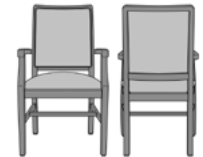

bellariva

Dining

kwalu®

Designed to Last®

bellariva

Dining

Kwalu's Bellariva dining/activity and accent chairs are available without arms but also feature modern, curved or angled arms and a signature square back in either a show frame or show frame with hand grip upholstery style. Additional options include back heights, a lattice back insert and the cross bar beneath the seat.

2 Back Heights
Back available in two heights.

Statement of Line

BLD02A1
24W 26.5D 40H

BLD04B1
24W 26.5D 40H

BLD12A1
24W 26.5D 40H
25.5AH

BLD14B1
24W 26.5D 40H
25.5AH

BLD22A1
24W 25D 40H
25.5AH

BLD24B1
24W 25D 40H
25.5AH