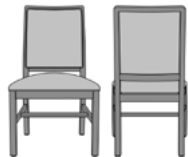

bellariva

Dining

kwalu®

Designed to Last®

bellariva

Dining

Kwalu's Bellariva dining/activity and accent chairs are available without arms but also feature modern, curved or angled arms and a signature square back in either a show frame or show frame with hand grip upholstery style. Additional options include back heights, a lattice back insert and the cross bar beneath the seat.

Optional Casters
Casters available for all four legs and are optional.

Optional Handgrip
Handgrip available and optional.

Optional Decorative Back
Decorative back insert is optional.

Optional Arm Style
Choose from three optional arm styles – Modern, Curved or Angled.

2 Back Heights
Back available in two heights.

Statement of Line

BLD02A1
24W 26.5D 40H

BLD04B1
24W 26.5D 40H

BLD12A1
24W 26.5D 40H
25.5AH

BLD14B1
24W 26.5D 40H
25.5AH

BLD22A1
24W 25D 40H
25.5AH

BLD24B1
24W 25D 40H
25.5AH